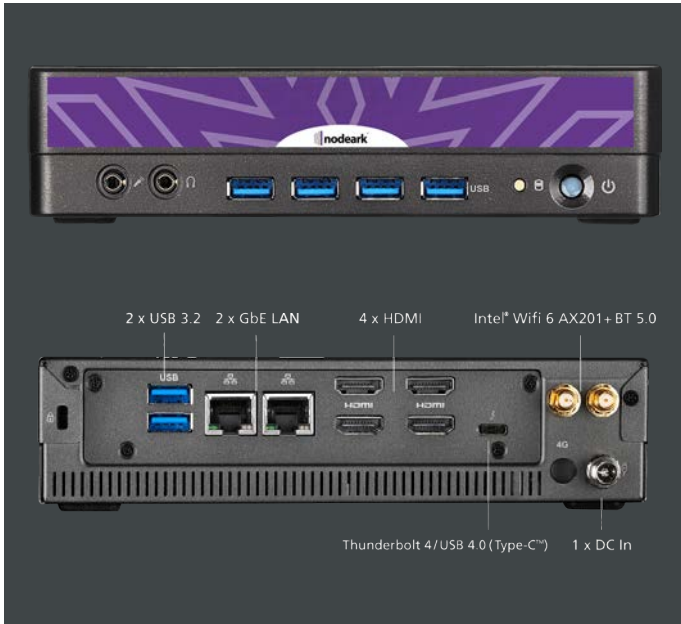

**NEW DISPLAY GRAPHICS**

Tiger Lake U-processor series introduce a new integrated graphics architecture, the Iris Xe. Iris Xe is stronger than the previous UHD 620 IGP. 4X faster with better performance/watt is capable to offer amazing results on your daily tasks than ever before. Moreover, new Iris Xe supports native 4 independent output capacity.

## TECHNICAL FEATURES

- Intel® 11th Gen Core Processor (Tiger Lake UP3)
- New Intel UHD graphics
- Dual Channel DDR4, 3200MHz, 8 GB
- 4 x HDMI port, supporting a maximum resolution 4K/60P
- Intel® AX201 Wifi 6 + BT5.2
- Intel® 2.5G + Gigabit Ethernet (225V+219V)
- ALC255 Audio Codec
- 240 GB SSD (1 x PCIe Gen 4 x4)
- 4 x USB 3.2 (Front), 2 x USB 3.2 (Back)
- Headphone/microphone jack
- Support VESA Mount

## WHAT'S INCLUDED

- Media player with 2 meter power cable
- Remote control with RF connection
- VESA mounting plate for attaching to back of screen
- 1 pcs 3 meter HDMI UHD 3840x2160 60 FPS
- 1 pcs 3 meter UTP 6 Gigabit network cable
- Peli case style case