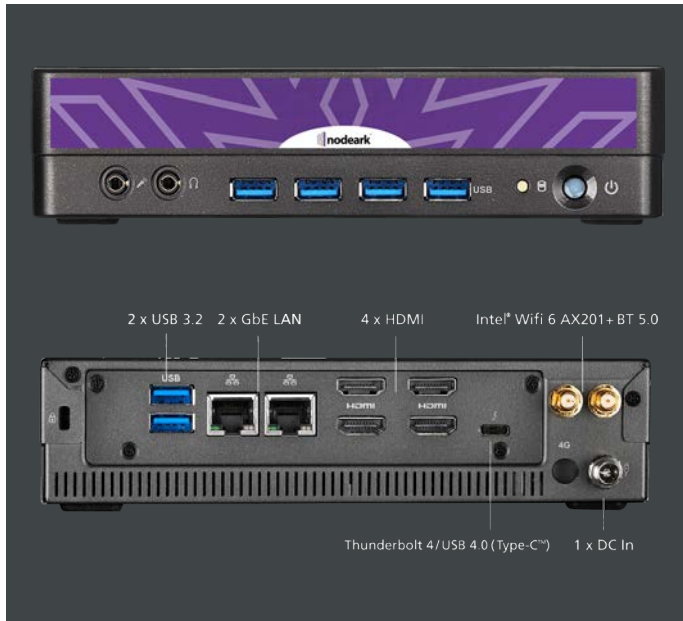

TECHNICAL FEATURES

- Intel® 11th Gen Core Processor (Tiger Lake UP3)
- New Intel® Xe Graphic
- Dual Channel DDR4, 3200MHz, 16 GB
- 4 x HDMI port, supporting a maximum resolution 4K/60P
- Intel® AX201 Wifi 6 + BT5.2
- Intel® 2.5G + Gigabit Ethernet (225V+219V)
- ALC255 Audio Codec
- 240 GB SSD (1 x PCIe Gen 4 x4)
- 4 x USB 3.2 (Front), 2 x USB 3.2 (Back)
- Headphone/microphone jack
- Support VESA Mount

PERFORMANCE DATA

Processor	Intel Core i7-1165G7, 4 Core/8 Threads, 12M Cache, 1.2-4.8GHz, 28W
Memory	16 GB SODIMM DDR4 minimum 2666 MHz
Storage	240 GB M.2 6Gb/s 600 MBps
Graphics	Intel Iris Xe graphic with 96EU 1300MHz
Power	Input 100-240V. Output 7.1A 19V
Consumption Max	135 W
Warranty	1 Year standard (3 years optional)